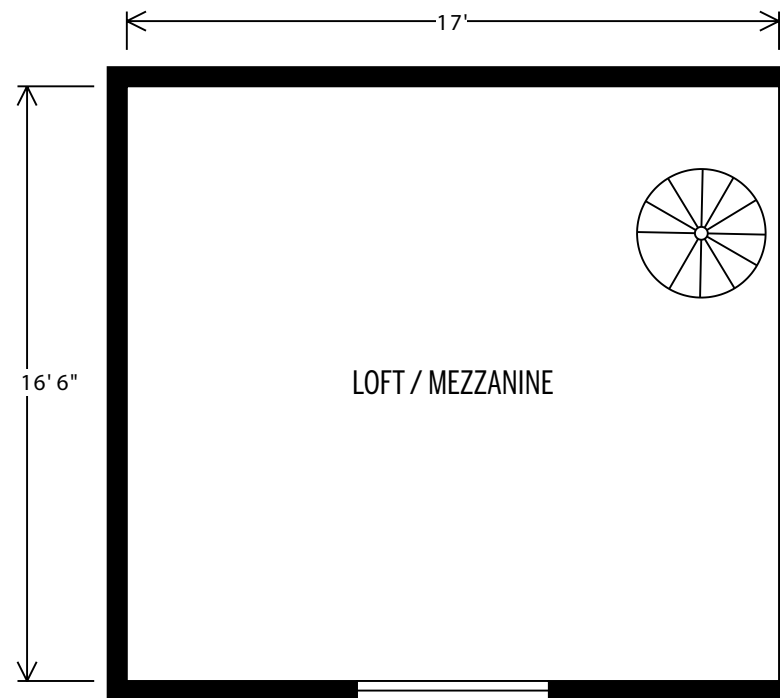

163 STERLING RD, UNIT 147

Sotheby's
INTERNATIONAL REALTY

Canada

Presented by Shirley Yoon
Broker, CIPS

Please note that this floor plan is marketing and illustrative purposes and is to be used a guide only. All measurements are approximate and not to scale.