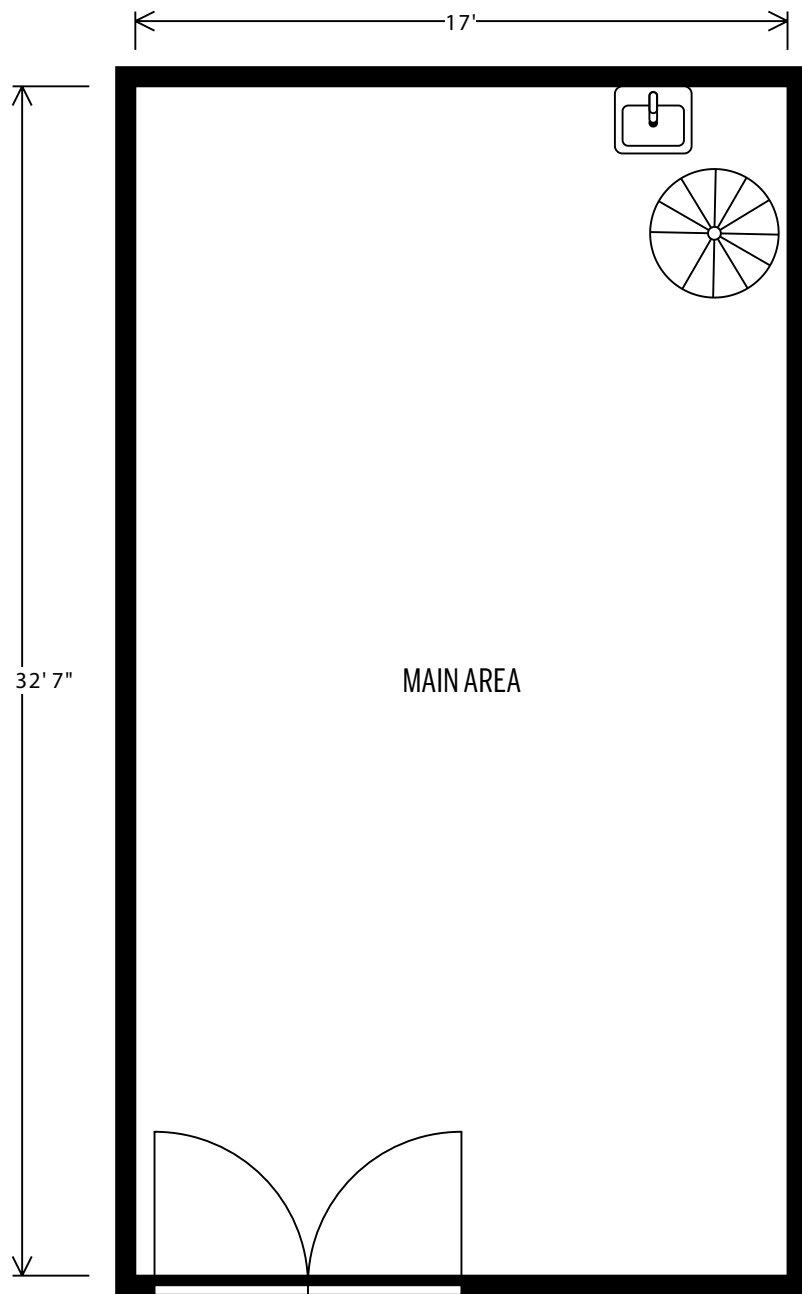

163 STERLING RD, UNIT 147

Sotheby's
INTERNATIONAL REALTY

Canada

Presented by Shirley Yoon
Broker, CIPS

Please note that this floor plan is marketing and illustrative purposes and is to be used a guide only. All measurements are approximate and not to scale.